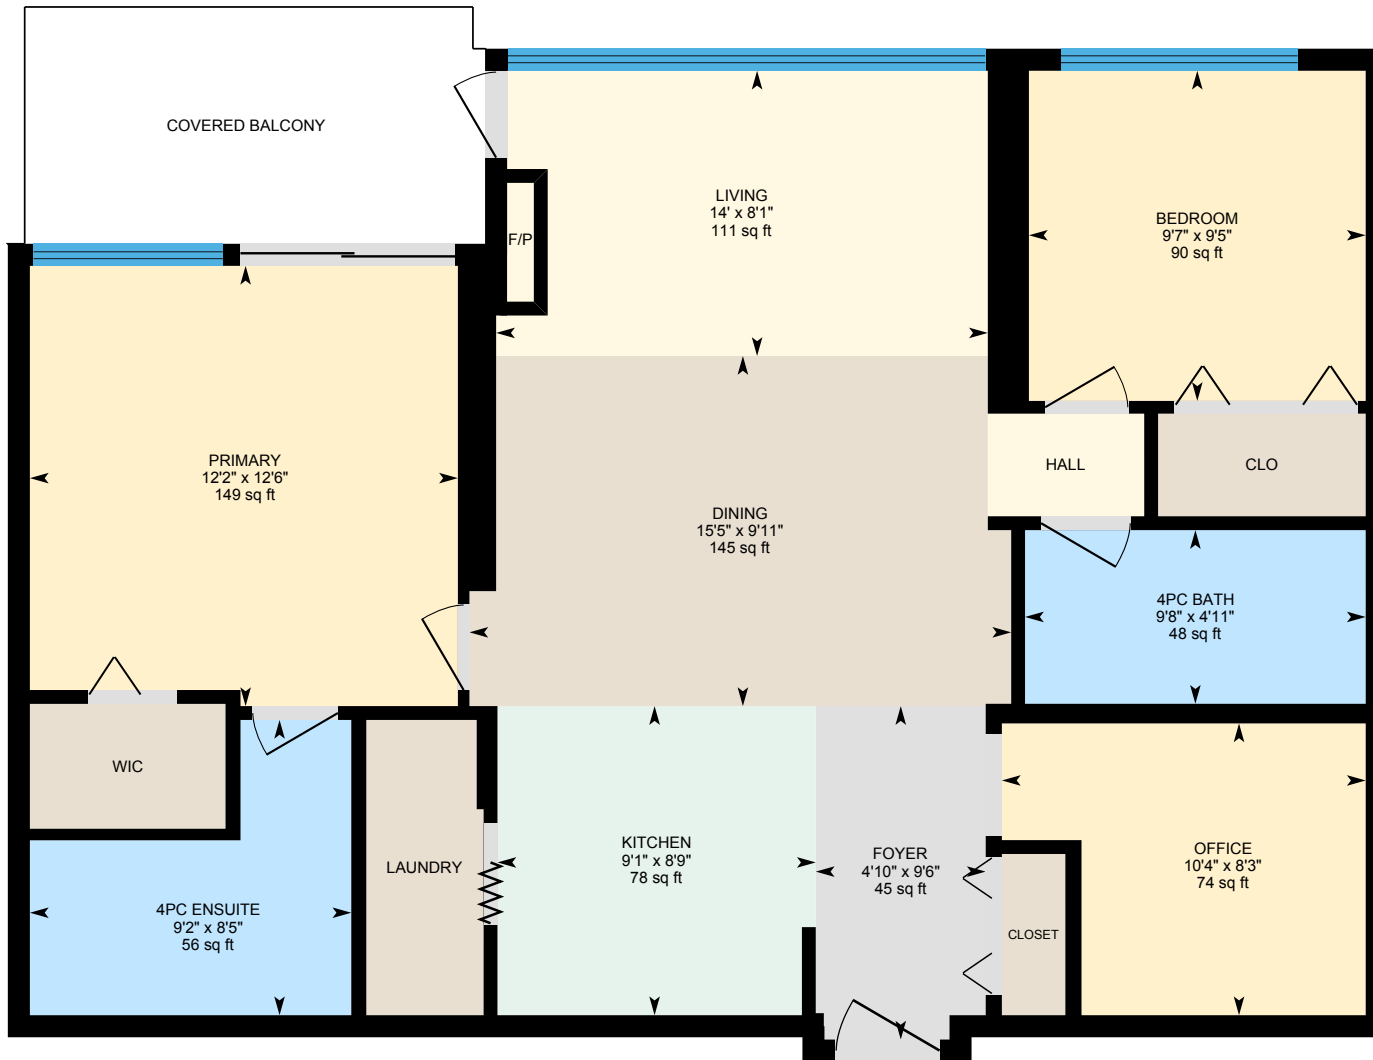

604-39 Sixth St, New Westminster

Main Floor 1029.14 sq ft

PREPARED: 2023/08/09