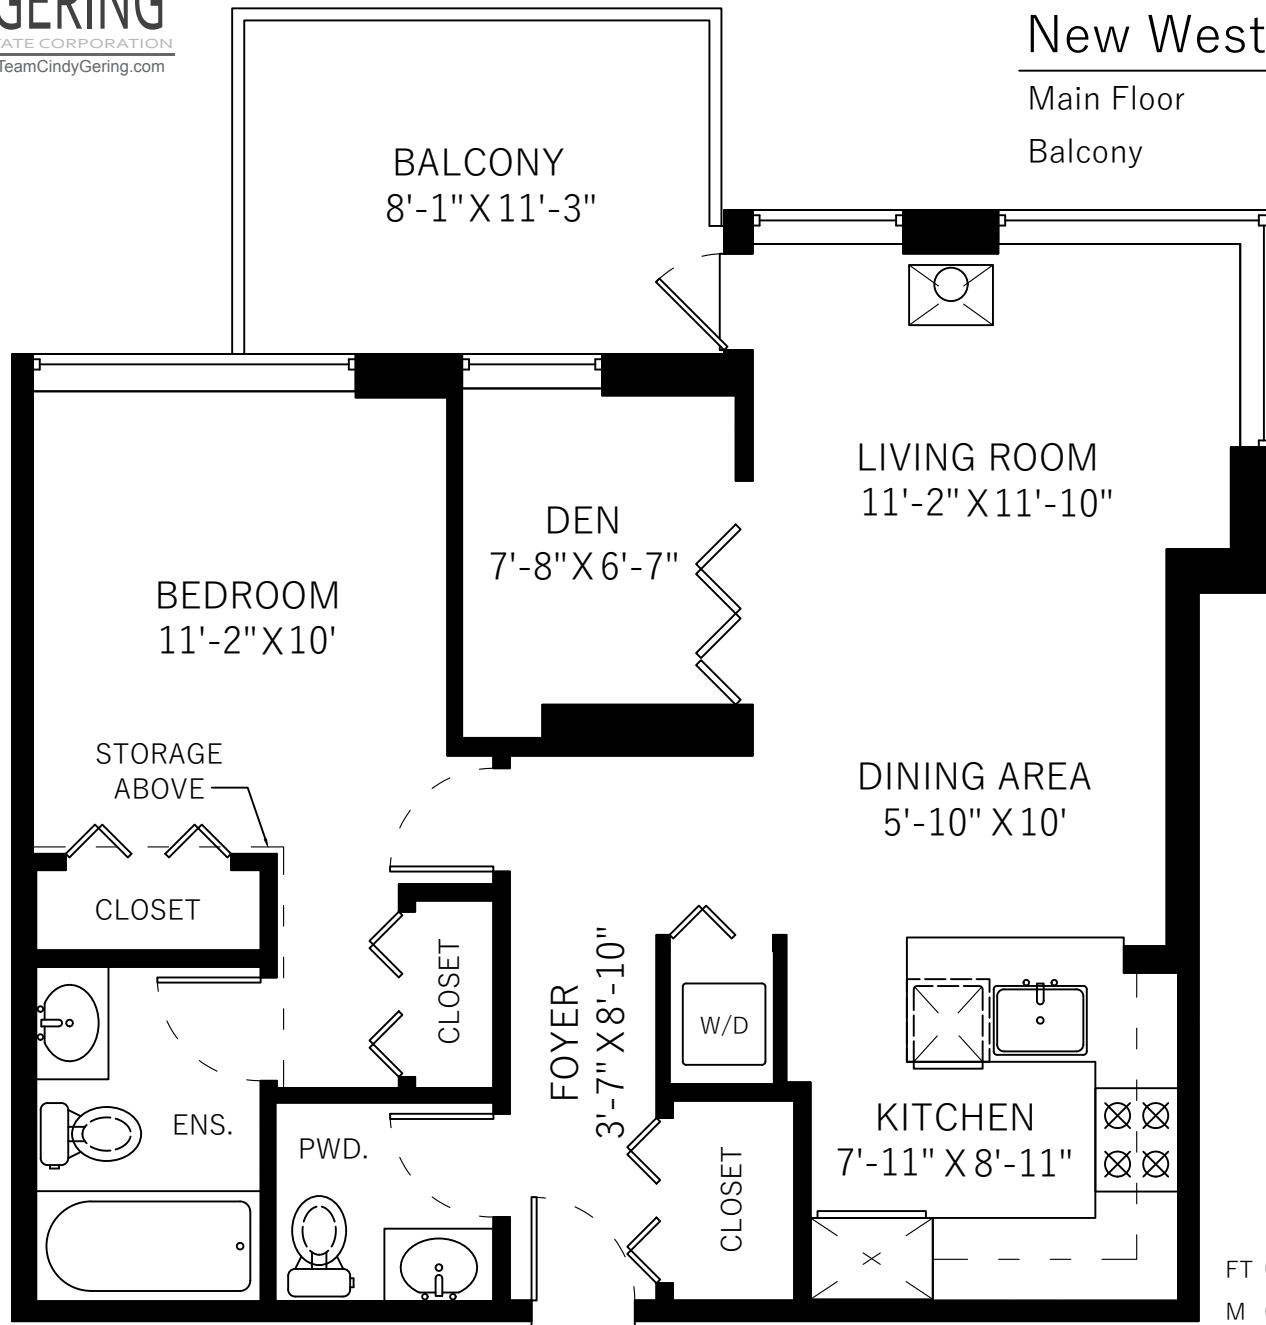

Main Floor	729 SQ.FT.
Balcony	99 SQ.FT.

Main Floor: 729 Sq.Ft.
 Ceiling Height: 13'