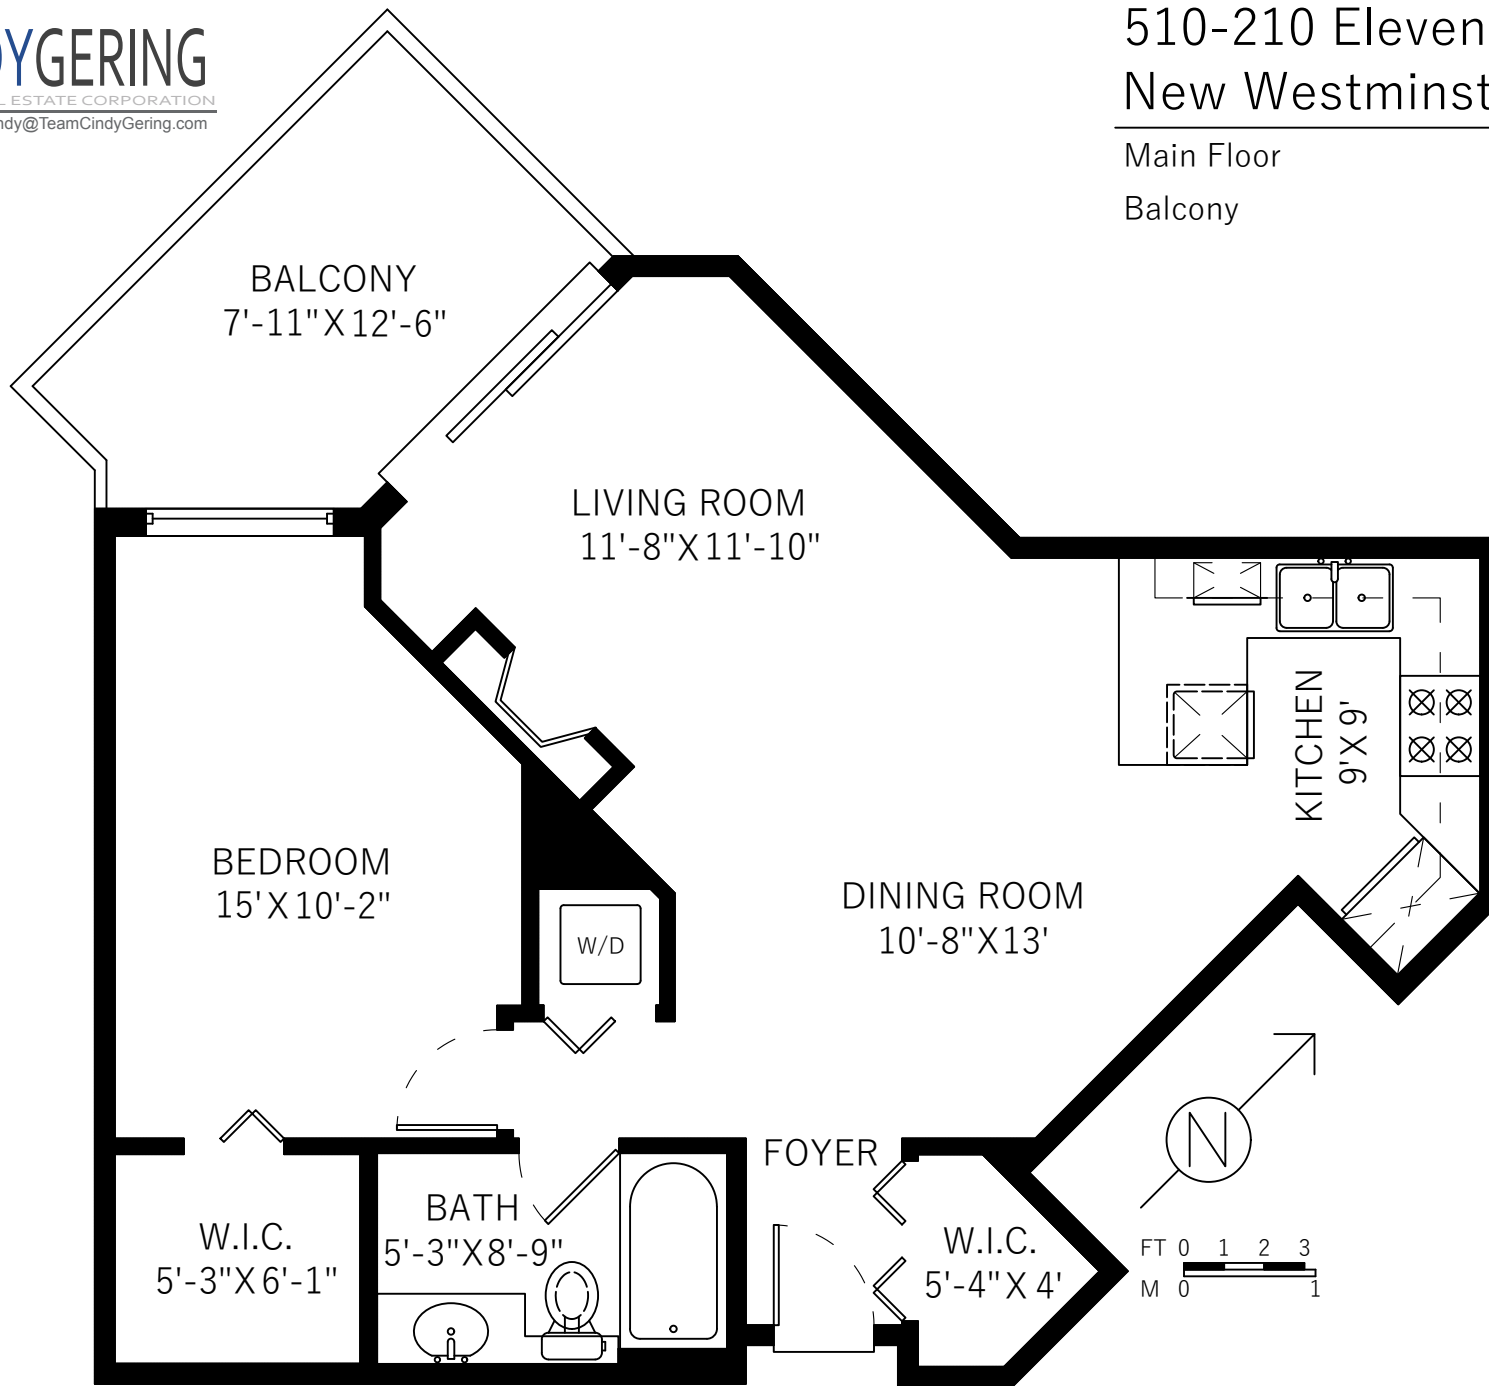

510-210 Eleventh St  
New Westminster, BC

Main Floor	706 SQ.FT.
Balcony	103 SQ.FT.

Main Floor: 706 Sq.Ft.  
 Ceiling Height: 8'