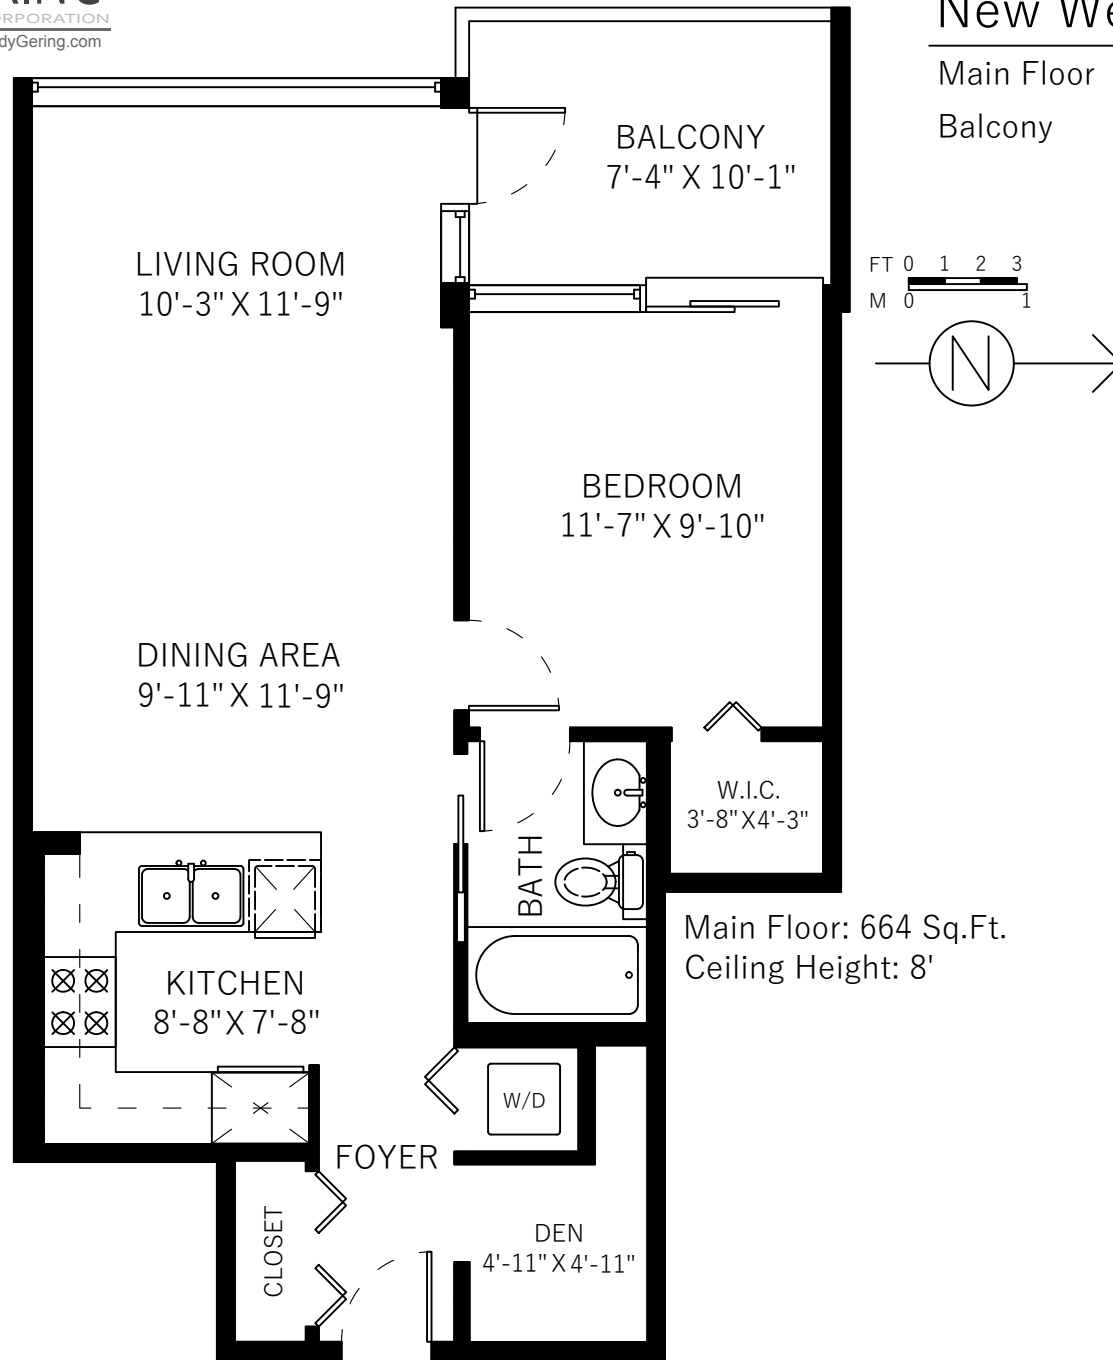

Main Floor	664 SQ.FT.
Balcony	78 SQ.FT.

Main Floor: 664 Sq.Ft.
 Ceiling Height: 8'